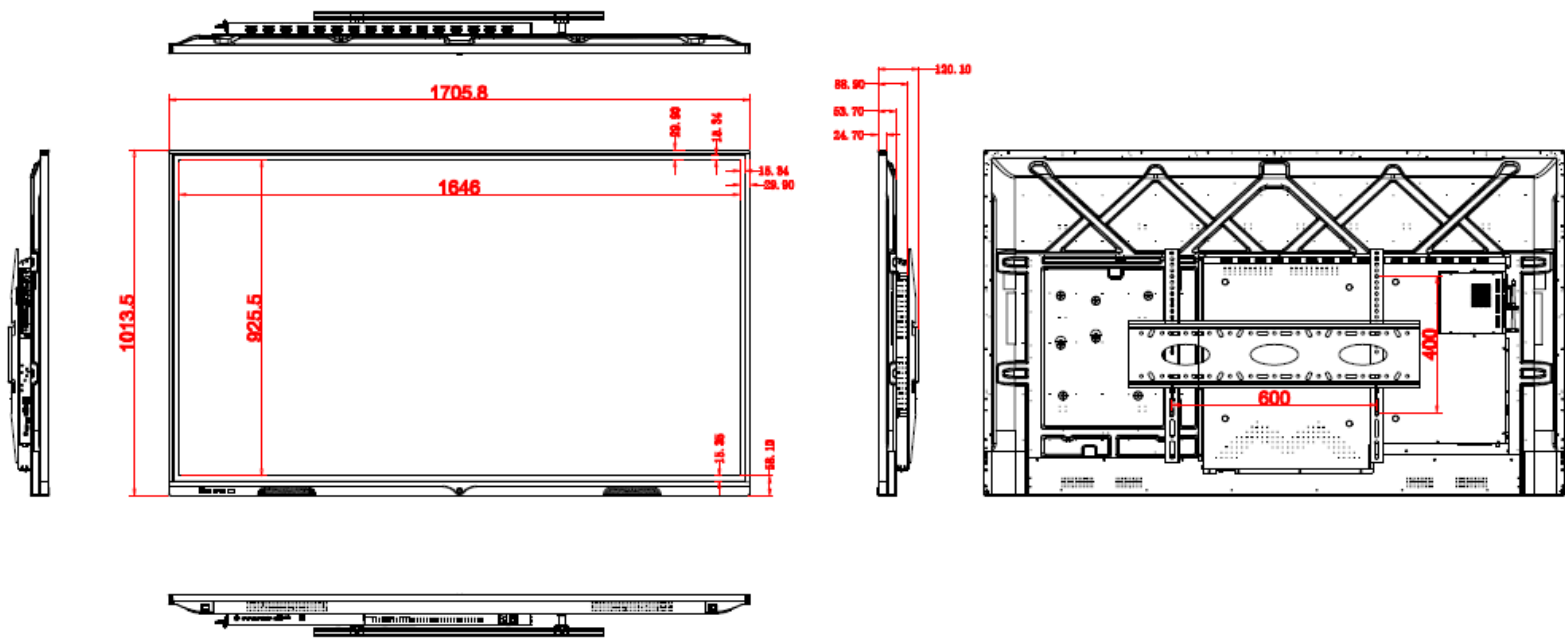

Screen characteristic

Overall dimensions	1522*102*938/1763.2*102*1057/2017*93*1207(mm, L*D*H)
Consumption rate	≤180W(not including ops)
Standby power	≤1W
Voltage range	AC100-240V~50/60Hz
Net weight	47.8kg / 67.3kg / 86kg
Gross weight	54.4kg / 81.3kg / 95.3kg
Packaging size	1653*1037*235/1873*1197*270/2135*1332*270 (L*W*T)
VESA	600 x400 mm / 600 x400 mm / 800 x400 mm
Speaker specifications	15W × 2

Accessories

Power cable	1pcs
Remote control	1pcs
Wall mount	1pcs
HDMI &Touch USB	1pcs
Whiteboard pen	2pcs

Details are subject to change without notice

DIMENSIONS

65''

75''

86''