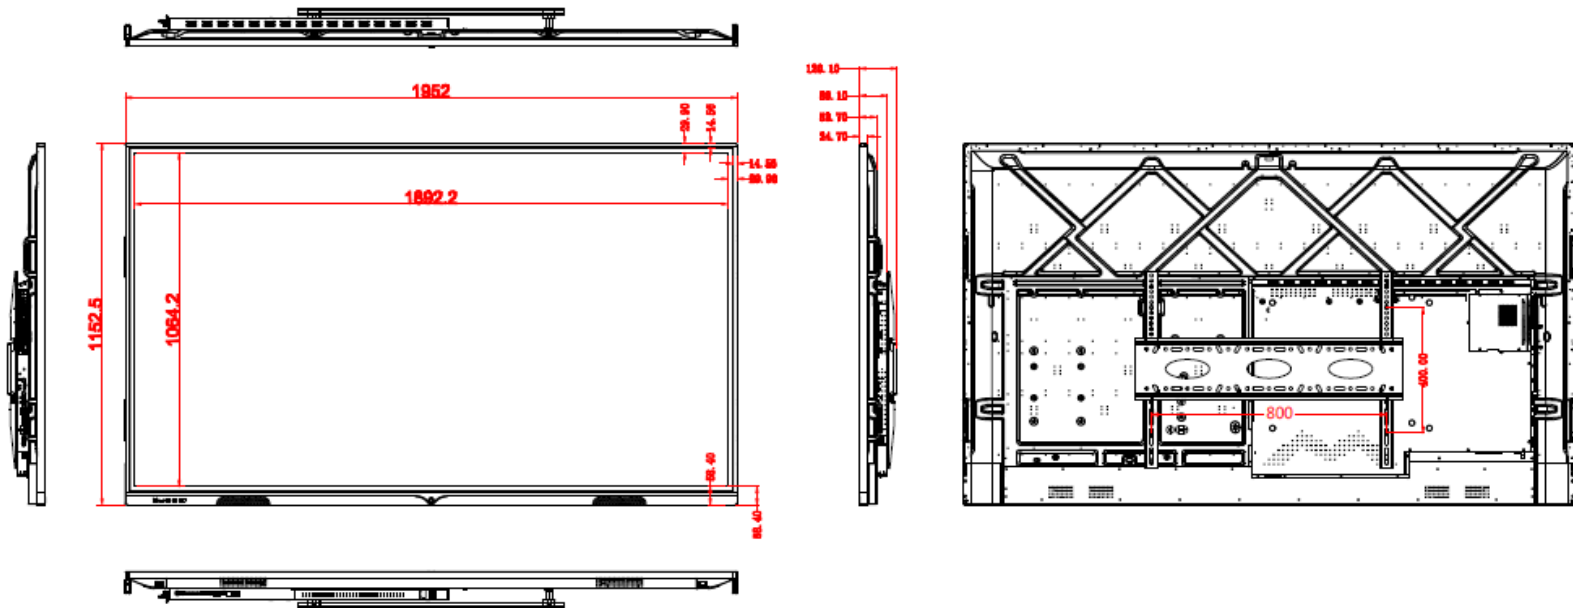

Screen characteristic

Overall dimensions	1522*102*938/1763.2*102*1057/2017*93*1207(mm, L*D*H)
Consumption rate	≤180W(not including ops)
Standby power	≤1W
Voltage range	AC100-240V~50/60Hz
Net weight	47.8kg / 67.3kg / 86kg
Gross weight	54.4kg / 81.3kg / 95.3kg
Packaging size	1653*1037*235/1873*1197*270/2135*1332*270 (L*W*T)
VESA	600 x400 mm / 600 x400 mm / 800 x400 mm
Speaker specifications	15W × 2

Accessories

Power cable	1pcs
Remote control	1pcs
Wall mount	1pcs
HDMI &Touch USB	1pcs
Whiteboard pen	2pcs

Details are subject to change without notice

DIMENSIONS

65''

75''

86''