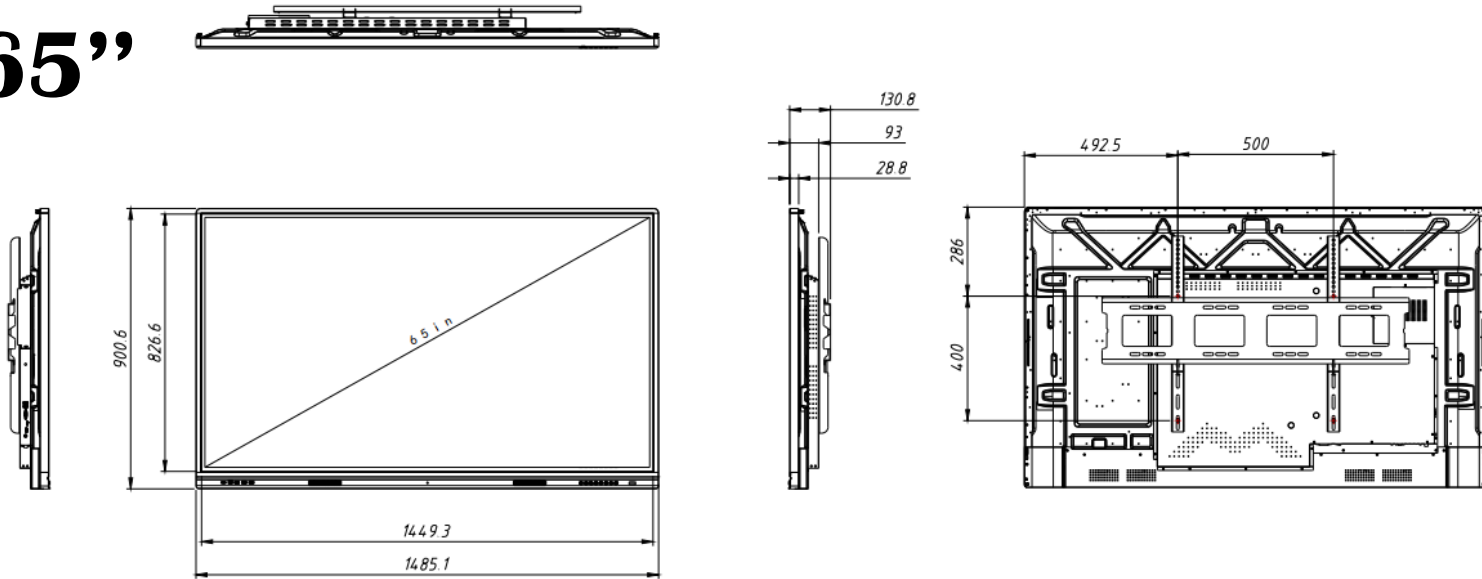

Screen characteristic

Overall dimensions	1522*102*938/1763.2*102*1057/2017*93*1207(mm, L*D*H)
Consumption rate	≤180W(not including ops)
Standby power	≤1W
Voltage range	AC100-240V~50/60Hz
Net weight	47.8kg / 67.3kg / 86kg
Gross weight	54.4kg / 81.3kg / 95.3kg
Packaging size	1653*1037*235/1873*1197*270/2135*1332*270 (L*W*T)
VESA	600 x400 mm / 600 x400 mm / 800 x400 mm
Speaker specifications	15W × 2

Accessories

Power cable	1pcs
Remote control	1pcs
Wall mount	1pcs
HDMI & Touch USB	1pcs
Whiteboard pen	2pcs

Details are subject to change without notice

DIMENSIONS

65''

75''

86''