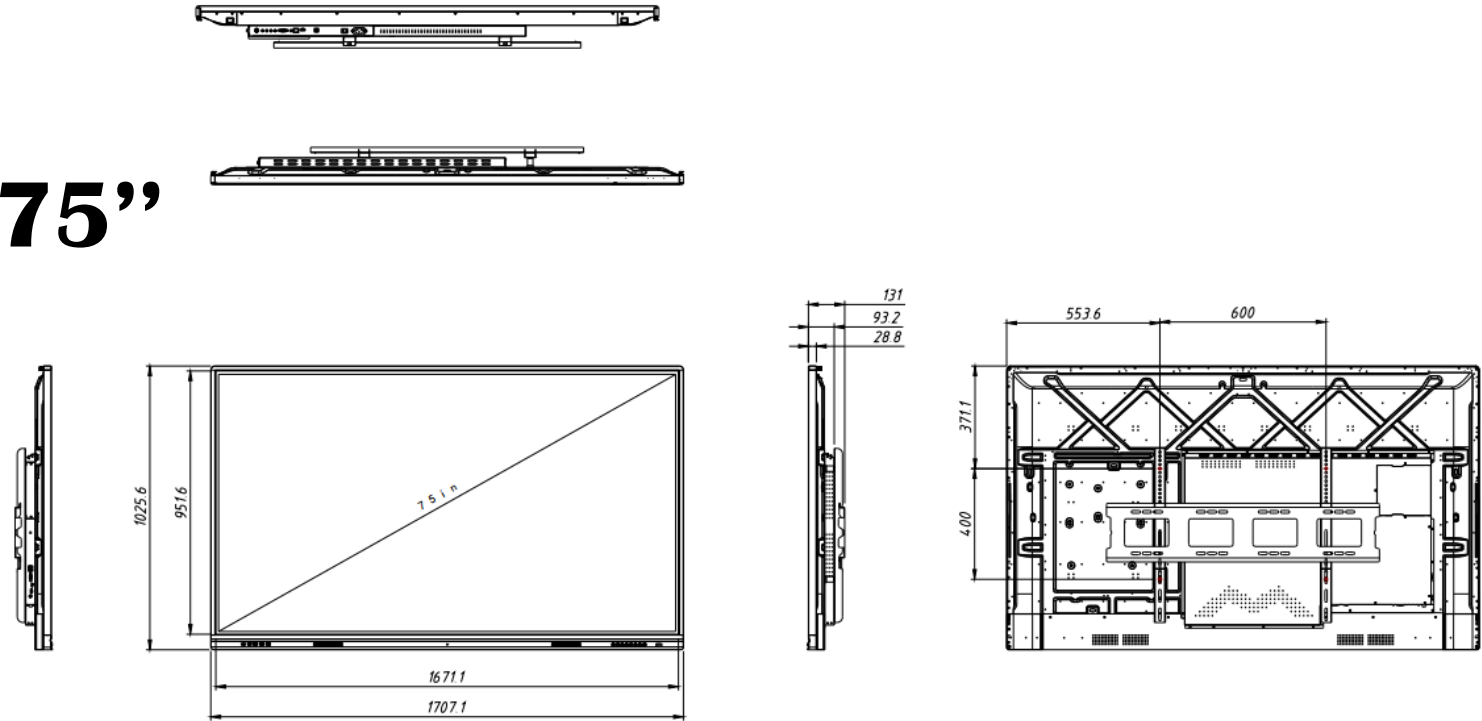

Screen characteristic

Overall dimensions	1522*102*938/1763.2*102*1057/2017*93*1207(mm, L*D*H)
Consumption rate	≤180W(not including ops)
Standby power	≤1W
Voltage range	AC100-240V~50/60Hz
Net weight	47.8kg / 67.3kg / 86kg
Gross weight	54.4kg / 81.3kg / 95.3kg
Packaging size	1653*1037*235/1873*1197*270/2135*1332*270 (L*W*T)
VESA	600 x400 mm / 600 x400 mm / 800 x400 mm
Speaker specifications	15W × 2

Accessories

Power cable	1pcs
Remote control	1pcs
Wall mount	1pcs
HDMI & Touch USB	1pcs
Whiteboard pen	2pcs

Details are subject to change without notice

DIMENSIONS

65''

75''

86''