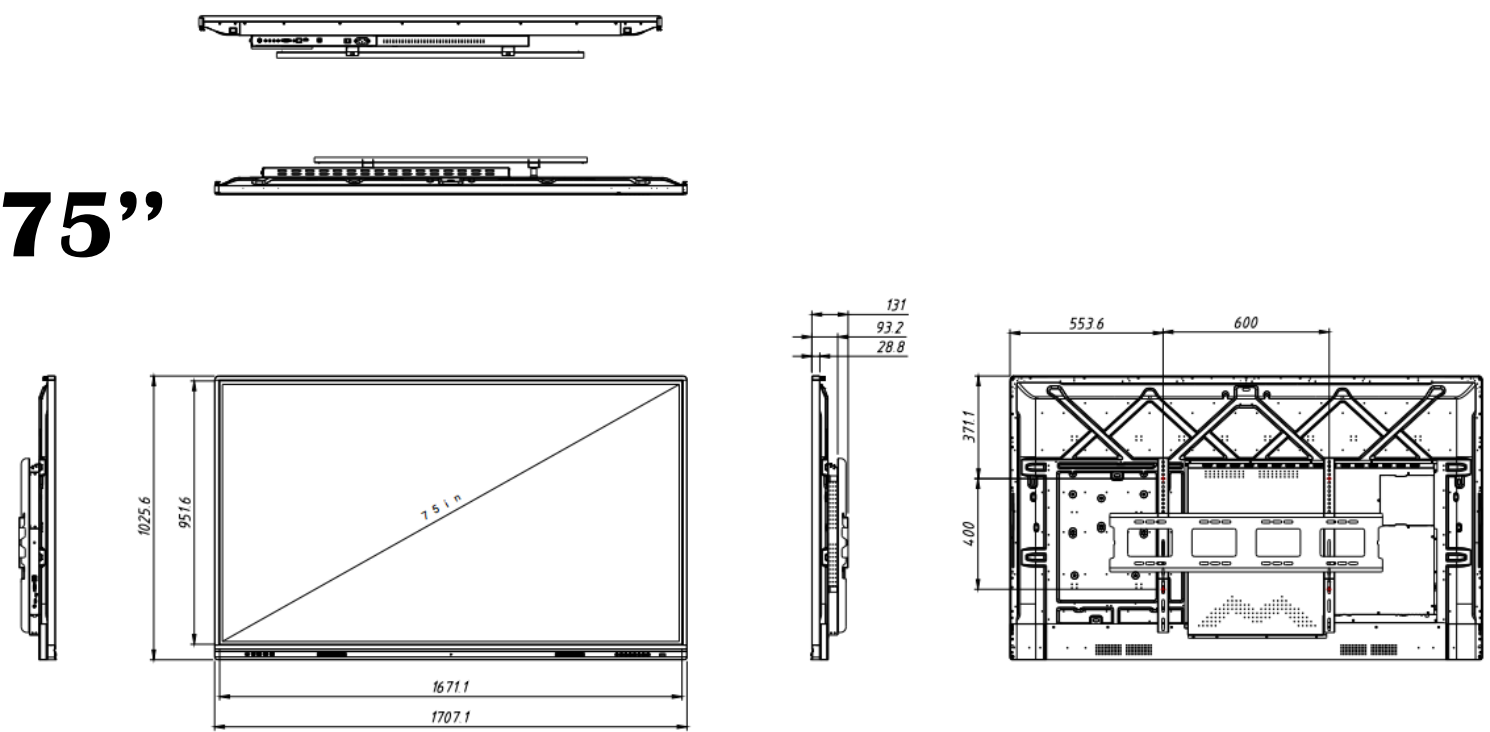

Screen characteristic

Overall dimensions	1522*102*938/1763.2*102*1057/2017*93*1207(mm, L*D*H)
Consumption rate	≤180W(not including ops)
Standby power	≤1W
Voltage range	AC100-240V~50/60Hz
Net weight	47.8kg / 67.3kg / 86kg
Gross weight	54.4kg /81.3kg /95.3kg
Packaging size	1653*1037*235/1873*1197*270/2135*1332*270 (L*W*T)
VESA	600 x400 mm/600 x400 mm/ 800 x400 mm
Speaker specifications	20W / 10Ω × 2

Accessories

Power cable	1pcs
Remote control	1pcs
Wall mount	1pcs
HDMI & Touch USB	1pcs
Whiteboard pen	2pcs

Details are subject to change without notice

DIMENSIONS

65''

75''

86''