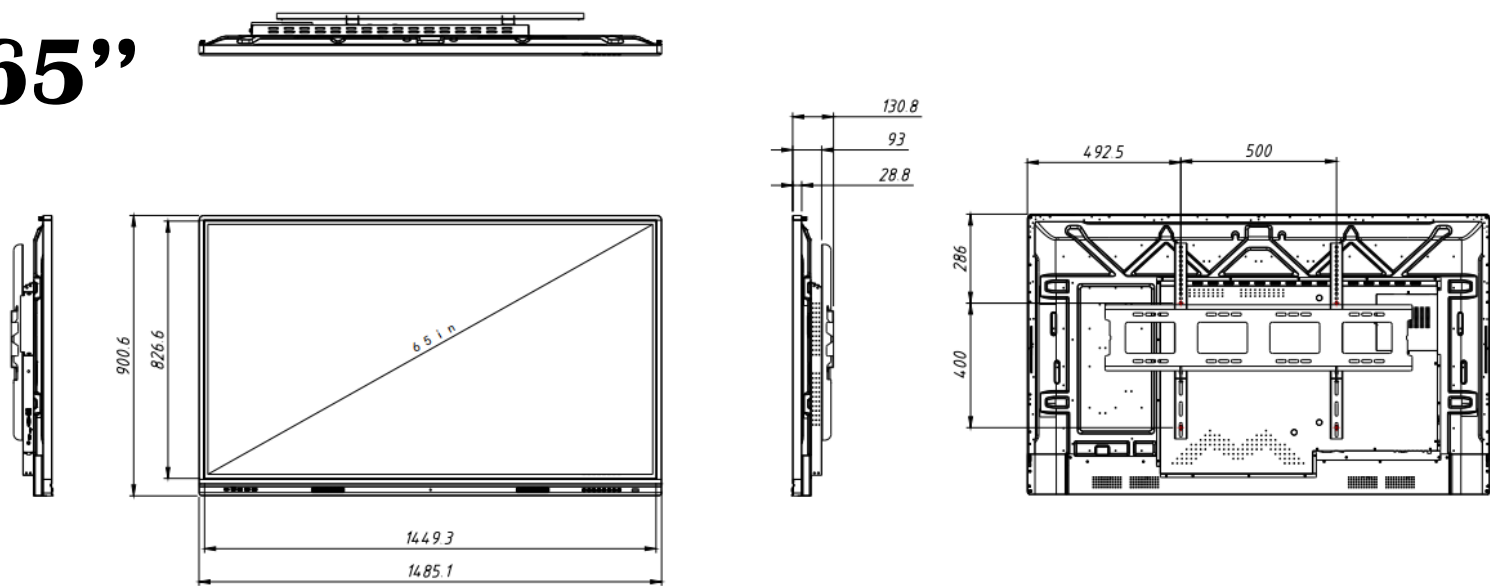

Screen characteristic

Overall dimensions	1522*102*938/1763.2*102*1057/2017*93*1207(mm, L*D*H)
Consumption rate	≤180W(not including ops)
Standby power	≤1W
Voltage range	AC100-240V~50/60Hz
Net weight	47.8kg / 67.3kg / 86kg
Gross weight	54.4kg /81.3kg /95.3kg
Packaging size	1653*1037*235/1873*1197*270/2135*1332*270 (L*W*T)
VESA	600 x400 mm/600 x400 mm/ 800 x400 mm
Speaker specifications	20W / 10Ω × 2

Accessories

Power cable	1pcs
Remote control	1pcs
Wall mount	1pcs
HDMI & Touch USB	1pcs
Whiteboard pen	2pcs

Details are subject to change without notice

DIMENSIONS

65''

75''

86''