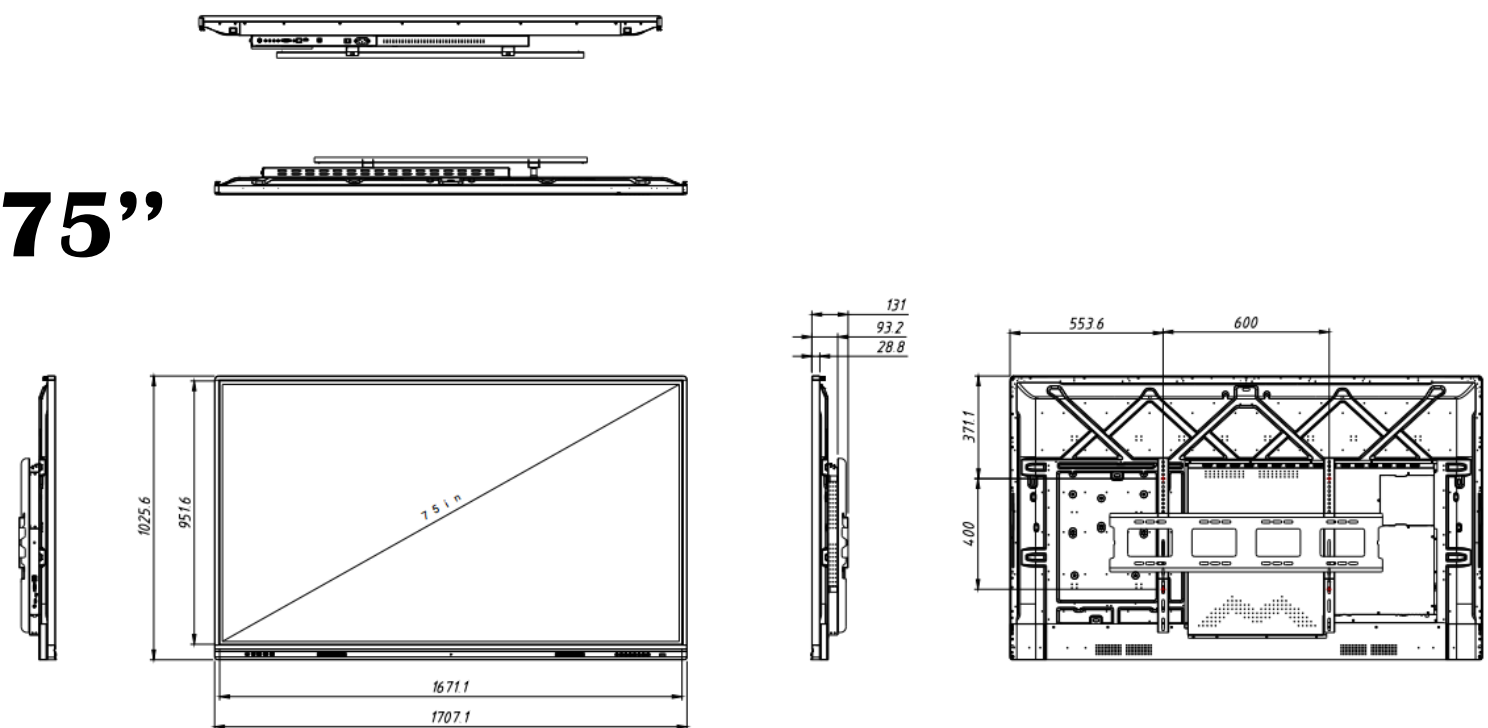

## Screen characteristic

Overall dimensions	1522*102*938/1763.2*102*1057/2017*93*1207(mm, L*D*H)
Consumption rate	≤180W(not including ops)
Standby power	≤1W
Voltage range	AC100-240V~50/60Hz
Net weight	47.8kg / 67.3kg / 86kg
Gross weight	54.4kg /81.3kg /95.3kg
Packaging size	1653*1037*235/1873*1197*270/2135*1332*270 (L*W*T)
VESA	600 x400 mm/600 x400 mm/ 800 x400 mm
Speaker specifications	15W / 8Ω × 2 bass effect speaker

## Accessories

Power cable	1pcs
Remote control	1pcs
Wall mount	1pcs
HDMI &Touch USB	1pcs
Whiteboard pen	2pcs

Details are subject to change without notice

DIMENSIONS

65''

75''

86''