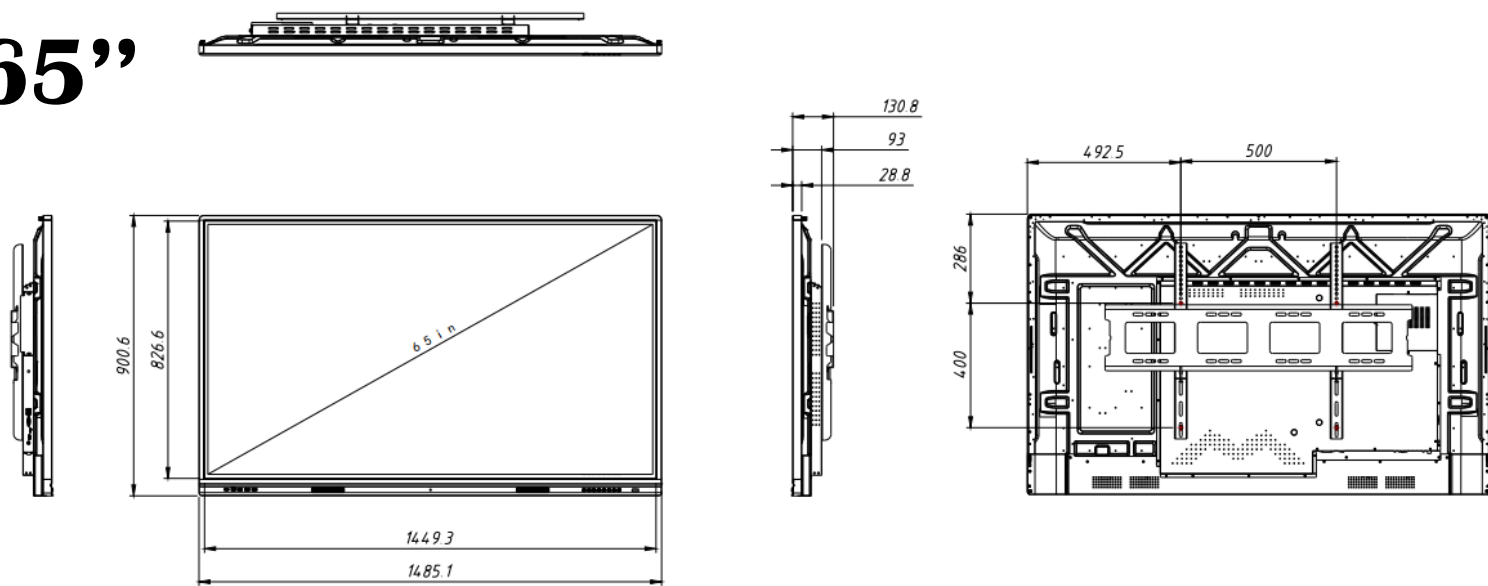

## Screen characteristic

Overall dimensions	1522*102*938/1763.2*102*1057/2017*93*1207(mm, L*D*H)
Consumption rate	≤180W(not including ops)
Standby power	≤1W
Voltage range	AC100-240V~50/60Hz
Net weight	47.8kg / 67.3kg / 86kg
Gross weight	54.4kg /81.3kg /95.3kg
Packaging size	1653*1037*235/1873*1197*270/2135*1332*270 (L*W*T)
VESA	600 x400 mm/600 x400 mm/ 800 x400 mm
Speaker specifications	15W / 8Ω × 2 bass effect speaker

## Accessories

Power cable	1pcs
Remote control	1pcs
Wall mount	1pcs
HDMI &Touch USB	1pcs
Whiteboard pen	2pcs

Details are subject to change without notice

DIMENSIONS

65''

75''

86''