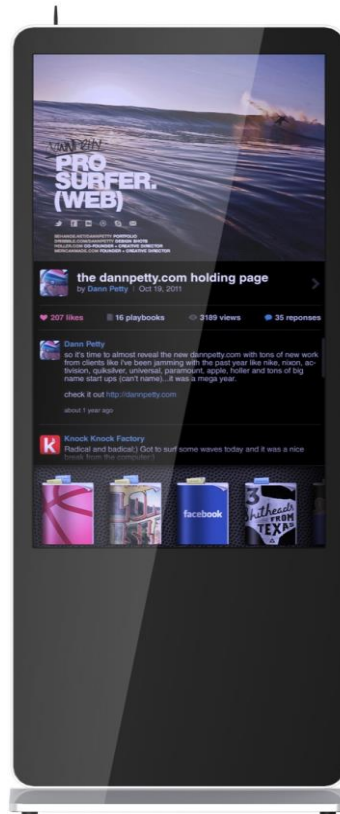

Floor standing 50 inch digital signage

Type: LED
Model: TP-50

Product feature description

Thin frame thickness<50mm

WiFi

Copyright © 2008-2022 TACTEASY TECHNOLOGY CO., LTD. All Rights Reserved.

Address: 201, F2, Building A, Qiaoan Technology Industry Zone, Longhua District, Shenzhen, China. 518109

Tel:+86-755 8384 5859

Fax:+86-755 8384 5458

E-mail:market@tacteasy.com

Technical parameters in this specification sheet are modified without prior notice

Specification

Display			
LCD Size	50inch	Light Source	LED
Resolution	1920*1080	Light	500cd/m ²
Ratio	4000:1	View Angle	178° (H) /178° (V)
Color saturation	68%	Active Size	1075.5mm (L) *607mm (W)
Color depth	10 bit/1.07 billion	Life	> 60,000(hrs)
Glass	4MM, physical tempered Morse 7 explosion-proof, light transmittance >92%	Power supply	USB(USB power supply)
Touch accuracy	<2mm	Voltage	DC 5.0±5%
Response time	6 ms	WIFI	√
System			
Android 7.1			
CPU	Quad-core ARM Cortex-A17	Storage Medium	SATA Hard Disk /SD Card/USB Device
Memory Chip	DDR3 SDRAM 2+8G	Advertising	Web publish
Flash Chip	1G NAND Flash Chip	Language	Chinese/English ect.
Interface Parameters			
USB 2.0	1	HDMI	1
USB 3.0	1	RJ45/LAN	1
TF Card slot	1	1KVA UPS	Built-in
Document format	pictures, audio, video,PDF, webpage, live video etc.		
Power supply and working environment			
Voltage input	AC 100V-240V 50/60HZ	Power consumption	≤250W
Speaker	2*5W 8Ω	Working Temperature	-10°C—50°C
Storage Temperature	-20°C—60°C	Warranty	1 year